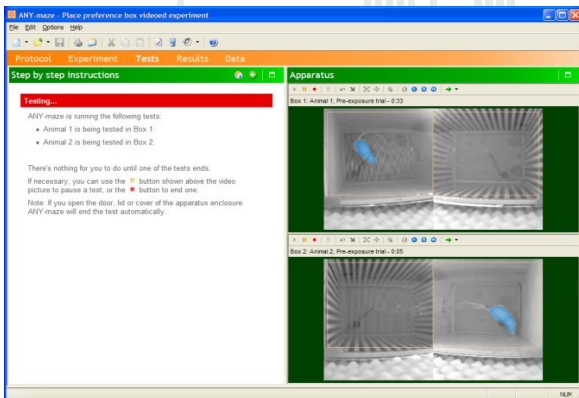

Equipment

ANY-maze's flexible design makes it easy to set up experiments in a wide range of different apparatus: plus maze, water-maze, T-maze, activity boxes, forced swim test, open-field cages, Fear Conditioning, etc.

Our extensive range of **high-quality mazes** & test apparatus have been designed in cooperation with experienced behavioural scientists and are optimized for video tracking, include

What's more, all our mazes and test apparatus can be automated using the standard version of ANY-maze; so you only need a **single piece of software to automate any of these tests**; additionally, some devices, such as our **Fear Conditioning system** are available with low-cost versions of ANY-maze specific to the device.

Simultaneous Testing

Using ANY-maze you can perform tests in **up to sixteen pieces of apparatus simultaneously**. This provides a great way to increase throughput and also makes it easier to control for environmental variables.

And ANY-maze's versatile camera management means you can use one camera, or many, to view the apparatus. For example, in these place preference boxes four cameras are being used, one on either side of each box.

Cameras & Computers

With such flexibility, how do you determine the computer, cameras etc., that you'll need?

The answer's provided by the **ANY-maze equipment wizard** which quizzes you about all the apparatus you want to automate and then creates a detailed report of the equipment required.

You can use ANY-maze with inexpensive USB web-cams, high quality 'machine-vision' USB cameras, DV camcorders or almost any analogue CCTV camera.

This breadth of support not only makes it easy to find a compatible device (indeed, you may already own one), but also means that the system can meet a range of differing requirements, such as low cost, notebook connectivity, simultaneous capture from multiple cameras, tracking in darkness, etc.

ANY-maze has been designed to work with modern computers running Windows Vista, Windows XP, Windows 7.

However, that doesn't mean you can't use it with older equipment or other versions of Windows, just check computer compatibility on our web site.

Ordering Information

60000	ANY-MAZE FULL LICENSE, including updates for 1 year
60050	ANY-Maze, 1 year support extension (*)
60000-FC	ANY-Maze, Freezing detection only, for Fear Conditioning
60000-FST	ANY-Maze, for FST Test (Nomura)
60000-I/O	ANY-Maze, for I/O control
60000-TN	ANY-Maze TakeNote for Manual Scoring
60000-TNI	ANY-Maze TakeNote and I/O Control
47400-030	USB Camera, with 2.1 & 4.3 lenses, visible block filter, cables, and ceiling support
47400-040	B/W USB Camera, including 2.8-12mm day&night varifocal lens, 5m USB cable and ceiling support

We also provide pre-installed PCs and training.

Ask for information about **UGO BASILE wide range of mazes, cages and devices**, designed and optimized for use in combination with ANY-maze.

ANY-maze License

How ANY-maze licensing works

- You can download ANY-maze from this site for free and install it on any number of computers.
- You only need a license for copies which will be used for tracking - you can use other, free copies to set up experiments, analyse results, transfer data etc.
- To license a copy of ANY-maze, so you can use it for tracking, you supply us with its serial number and pay the purchase price. We then supply you with your license number which will **permanently** enable the tracking system and will permit updates to be installed for a period of 1 year.

What's included in the price

- The ANY-maze software itself.
- All updates to the system for a period of 1 year.*

* Extended Support

- When you purchase ANY-maze, we supply technical support and all upgrades for a period of 1 year.
- When you purchase an extended support contract we will supply you with a new ANY-maze license number, this will permit updates to be installed for a further period of one year.