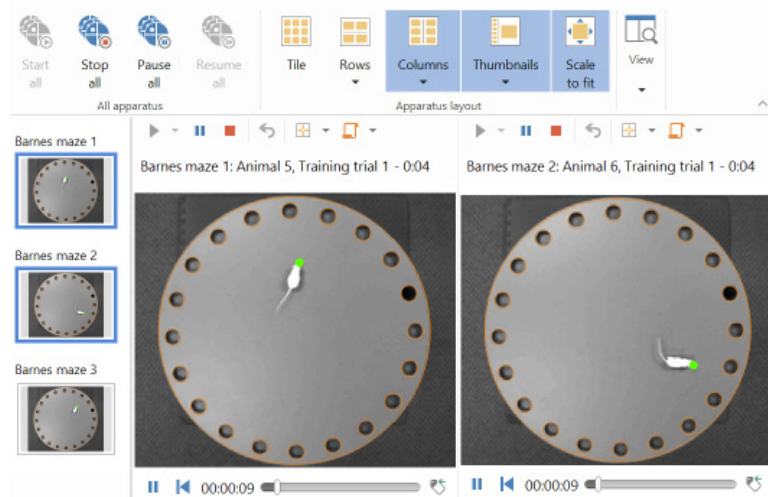

ugo basile®

TRANSFORMING IDEAS INTO INSTRUMENTS

www.ugobasile.com

BEHAVIOUR, MAZE, TRACKING

ANY-maze
Behavior Tracking Software

Cat. No. 60000

Why ANY-maze?

ANY-maze is today's most advanced video tracking system. Trusted by thousands of researchers around the world, ANY-maze couples an unrivalled depth of features with a simple, familiar design, to provide automated testing in virtually any behavioural test.

Packed with advanced features ANY-maze is one of the most comprehensive video tracking systems available today

True Flexibility

ANY-maze will happily track a single mouse in a radial arm maze, or simultaneously track sixteen rats in their home cages for a week.

And ANY-maze isn't limited to tracking rodents - users track quails, marmosets, zebra-fish, goats...

All new ANY-maze Version 5

familiar interface
improvements when testing
more flexible animal management
procedures have replaced events and actions
improved reports
smaller files, faster analysis
improved help and support

easy to use
fully featured
value for money

Compatible with most cameras
and digitizers

Take a tour and see for yourself

The quickest way to learn more about ANY-maze is to take a brief introductory tour...

Download ANY-maze and try it out

Why not try ANY-maze for yourself downloading the complete system for free! We've even included some videos so you can see the tracking in action.

ANY-maze can be used to automate almost any behavioural test, but it's most often used in 'standard' tests such as

- Morris Water-Mazes
- Elevated Plus Mazes
- O-T- Y-Mazes
- Radial Mazes
- Open Fields

- Home Cages
- Metabolic Cages
- Place Preference Boxes
- Porsolt Forced Swim Tests
- Tail Suspension Tests

Ugo Basile: more than 25,000 citations